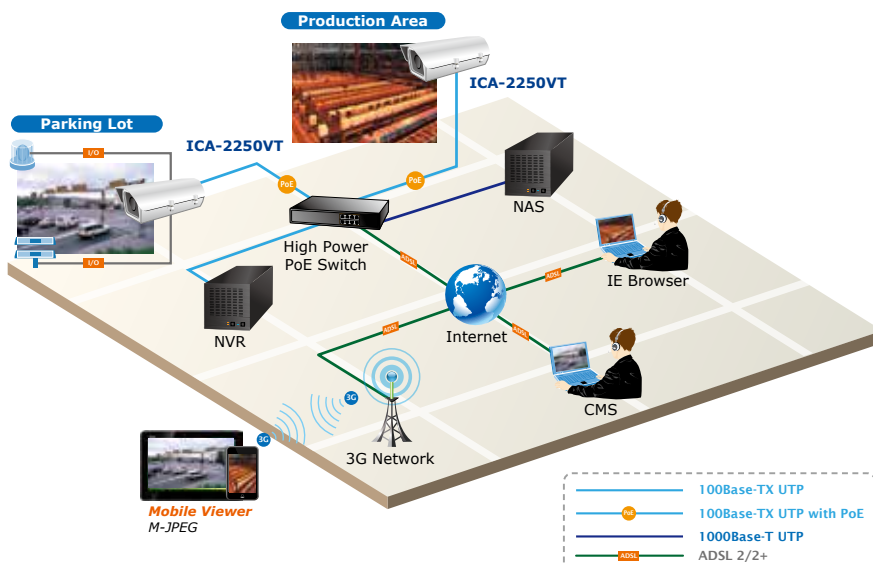

Application

Day-and-night Vision Application with the ICA-2250VT